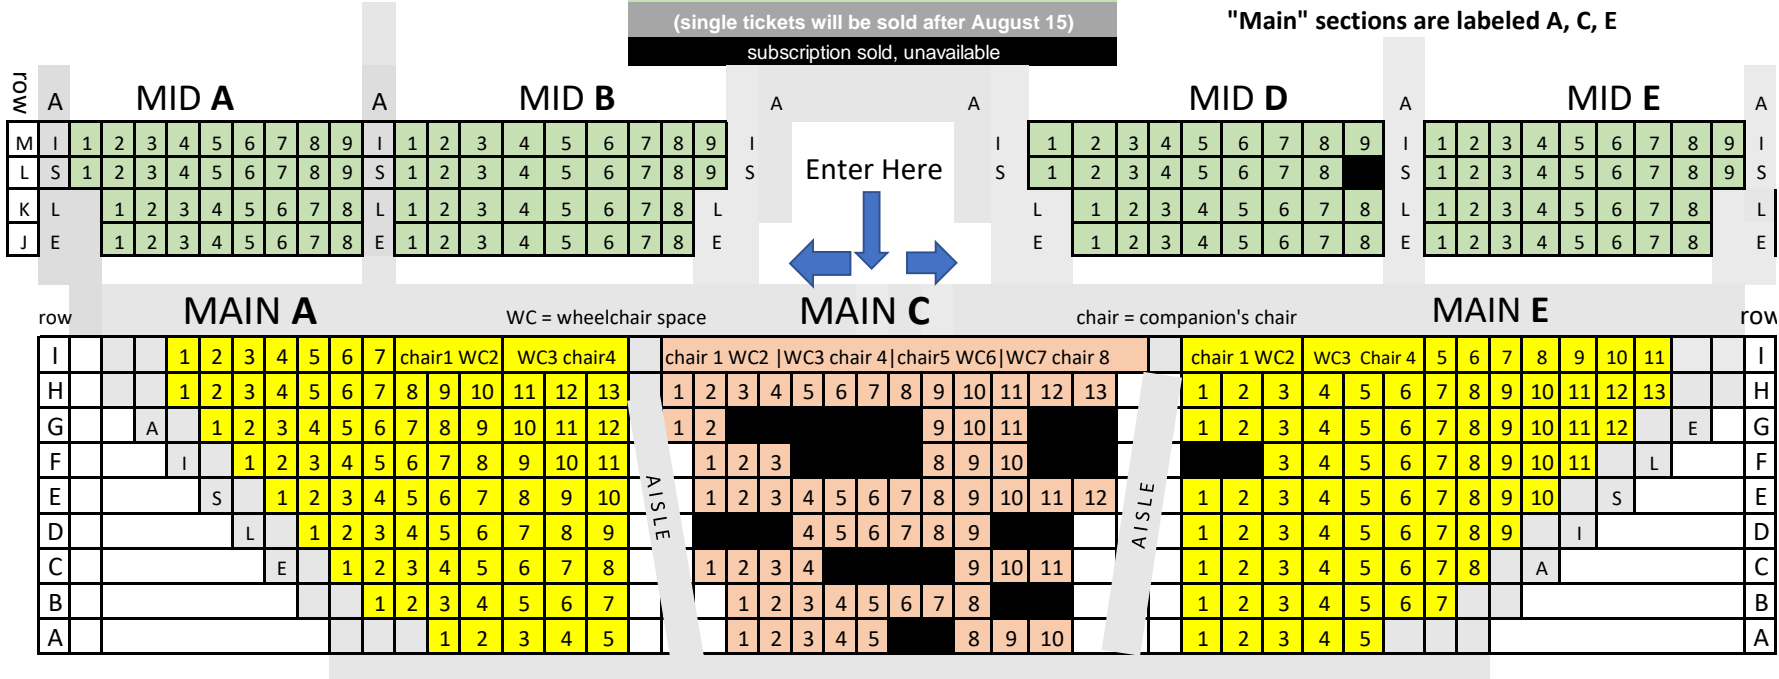

SEATING IN MCVINNEY AUDITORIUM

Any questions?

For tickets, Call the box office at 401-278-4588

To reach RICMC, call 401-863-2416

AISLES
\$40 SINGLE, \$140 SUBSCRIPTION
\$35 SINGLE, \$120 SUBSCRIPTION
\$25 SINGLE, \$80 SUBSCRIPTION
(single tickets will be sold after August 15)
subscription sold, unavailable

New nomenclature for the sections:

The "Upper" section is not shown

"Middle" sections are labeled A, B, D, E

"Main" sections are labeled A, C, E

STAGE